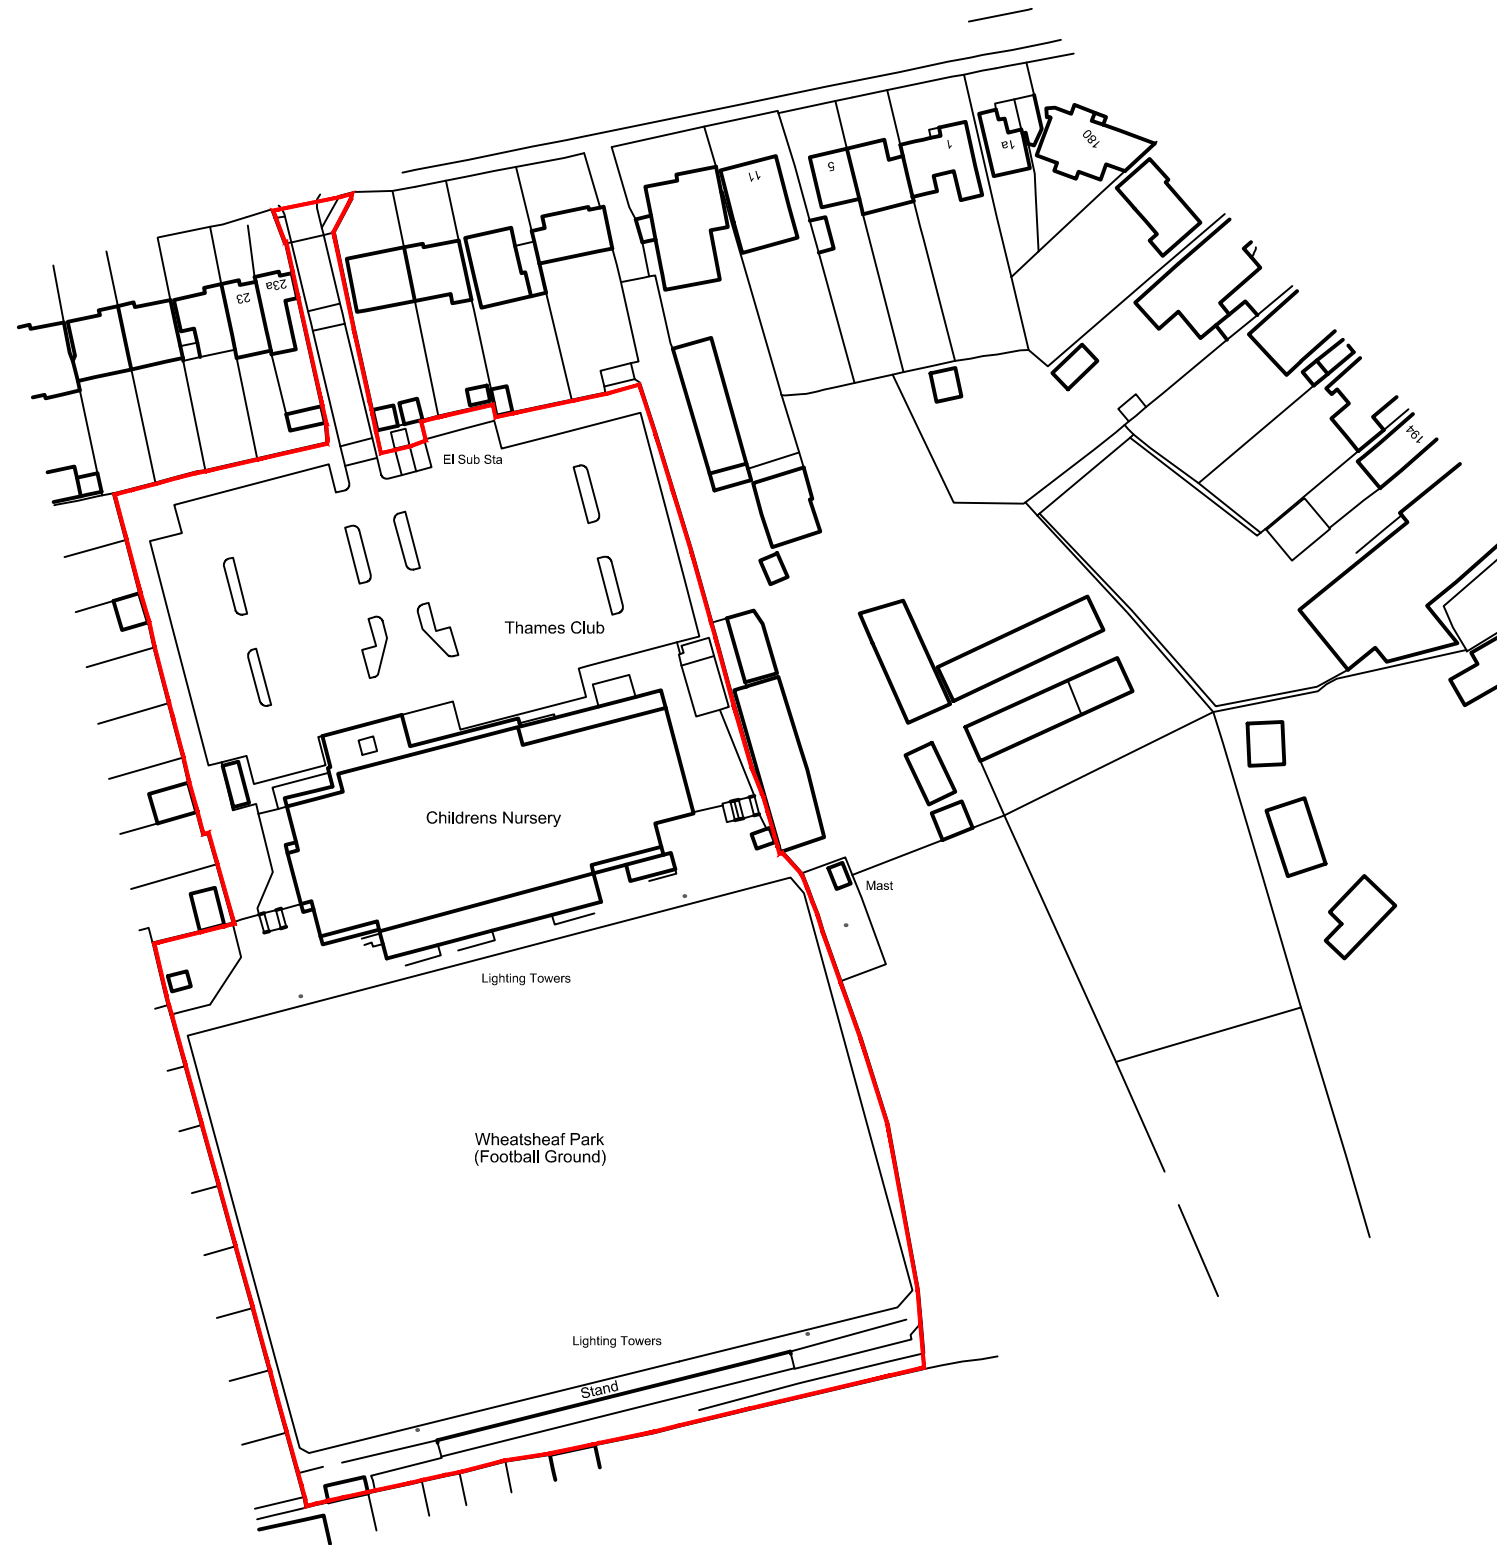

NOTES

REVISION

REV	DESCRIPTION	DATE	BY	CKD

Ordnance Survey, (c) Crown Copyright 2023. All rights reserved. Licence number 100022432